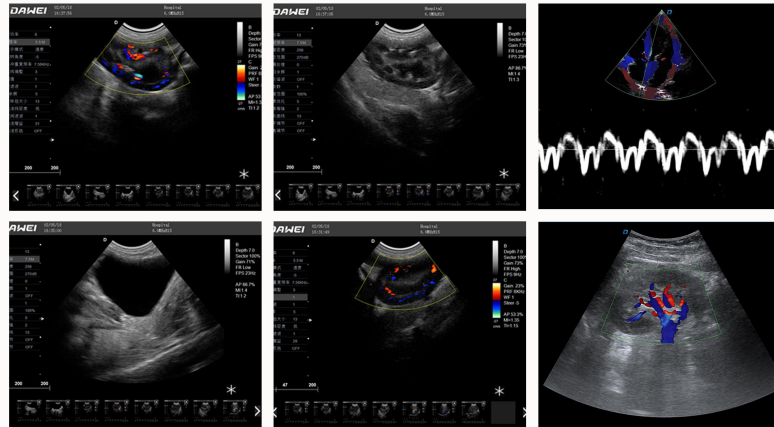

## Animal color ultrasound

## L5-vet notebook animal B ultrasound

## HF-L5

1. Based on the new technology platform, the safe and stable windows operating system, solid state storage data storage is faster, more stable and easy to cope with complex computing.
2. High performance, low power core processing chip, to ensure better image performance.
3. High brightness, high resolution 15 inch color medical LCD.
4. UI interface can be customized for various choices and customized clinical solutions belonging to you.
5. The multi-purpose user presets, comprehensive measurement & report system, built-in image achieve system, quick image storage / retrieve / transfer, one-button direct print.